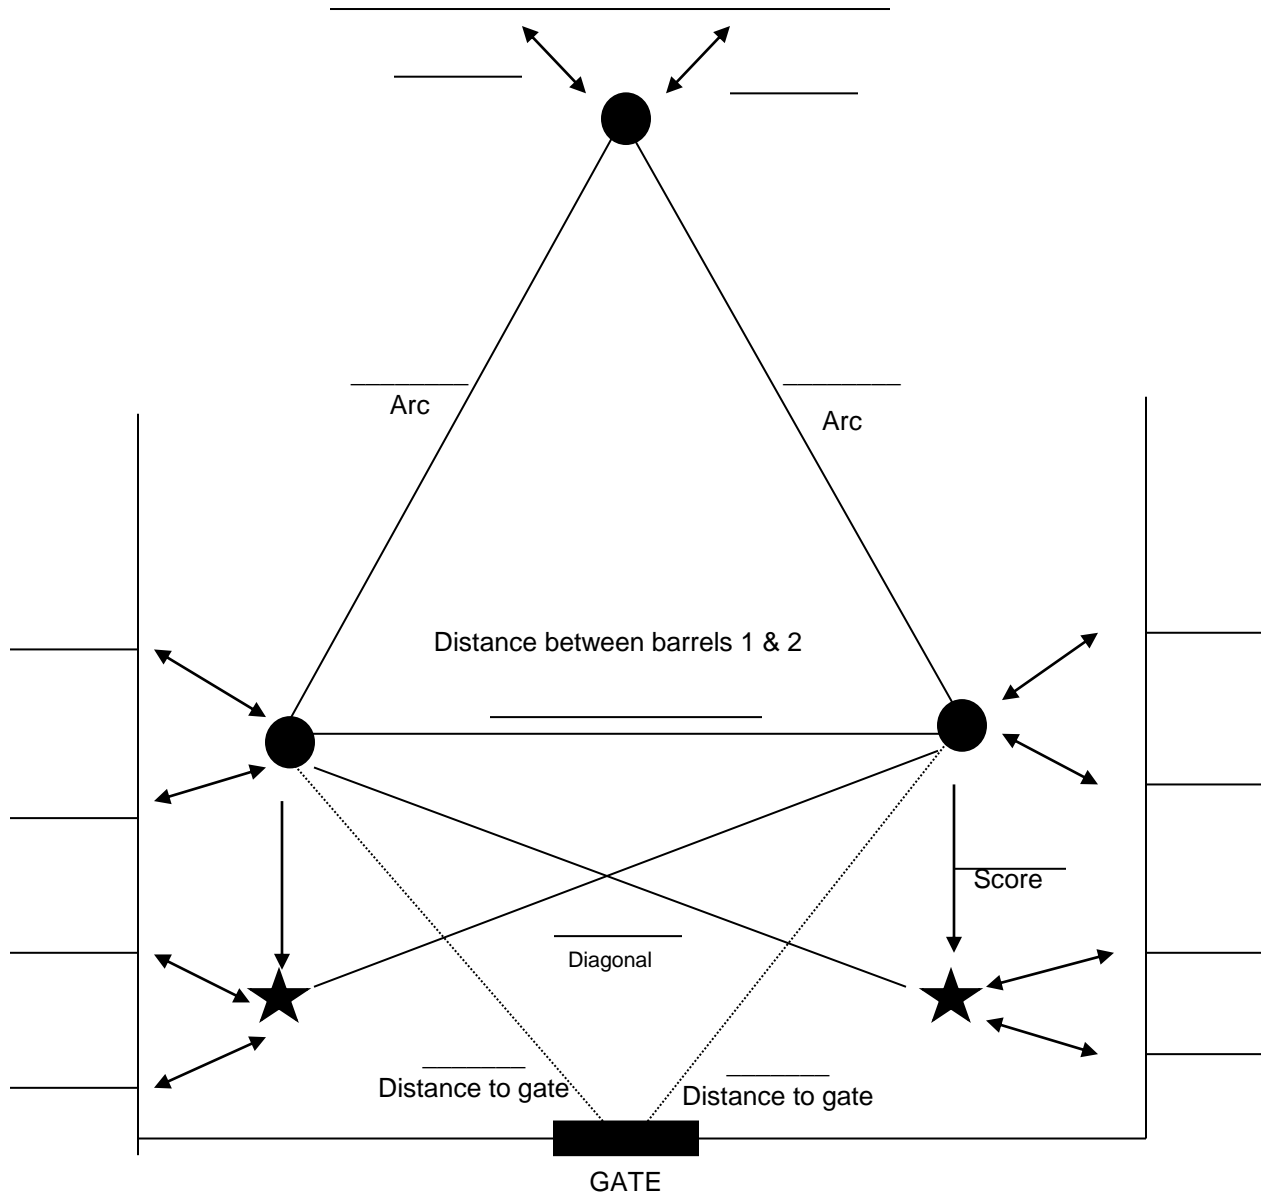

All Ladies and Jr. Contestants with duties must sign this sheet to avoid being fined.

Perf # 1

Judge: _____

Perf # 2

Judge: _____

Perf # 3

Judge: _____

Slack

Judge: _____

Mandatory run in will occur **ONLY** when the gate is exactly centered to the pattern. Measurements must be done to confirm.

Mandatory Run In YES _____ NO _____